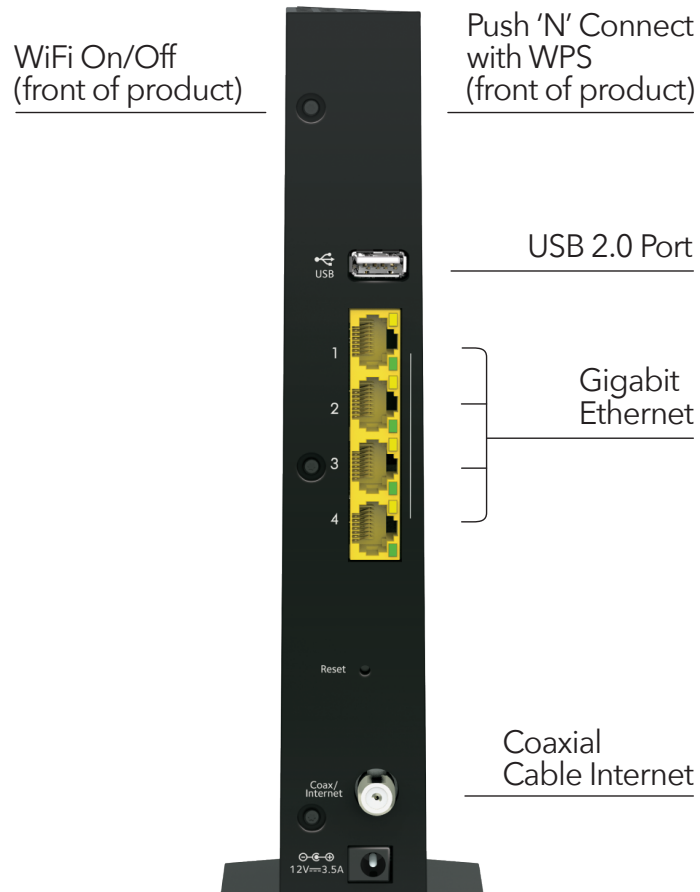

Connection Diagram

Package Contents

- AC1750 WiFi Cable Modem Router (C6300v2)
- Ethernet cable
- Quick install guide
- Power adapter

Physical Specifications

- Dimensions: 10.0 x 6.69 x 2.95 in
- Weight: 1.30 lb