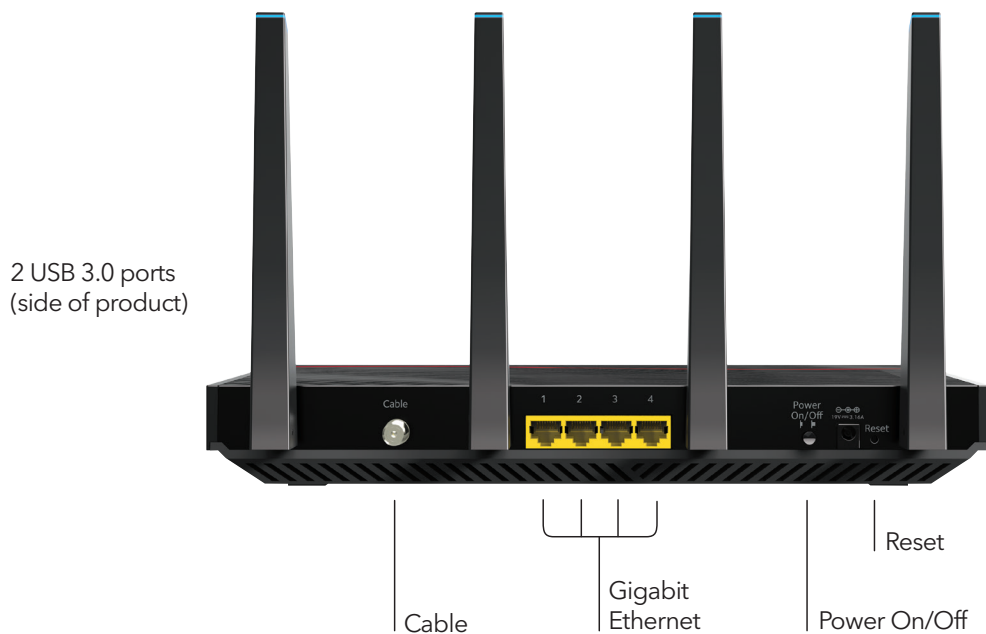

Beamforming+—For More Reliable Connections

Unlike typical WiFi routers that just blast the WiFi signals in all directions, with Beamforming+ the router & device communicate with each other, so the router can directly beam the WiFi signal to the device. Boosting speed, reliability, and range for both Implicit and Explicit 2.4 & 5GHz WiFi devices, the result is a stronger, faster, more reliable connection that is locked in even when the device is moved around the home.

- WiFi Signal Focus—Focuses signals from the wireless router to WiFi devices like smartphones, tablets & laptops
- Automatic Signal Management—Checks with your device to keep WiFi signal at its optimal strength
- Device Connections—Designed for home environments to support multiple WiFi device connections for highest quality
- WiFi Coverage—Reduces dead spots, & boosts signal strength
- Implicit & Explicit Beamforming boosts speed, reliability & range for both 2.4 & 5GHz WiFi devices—an industry first

Connection Diagram