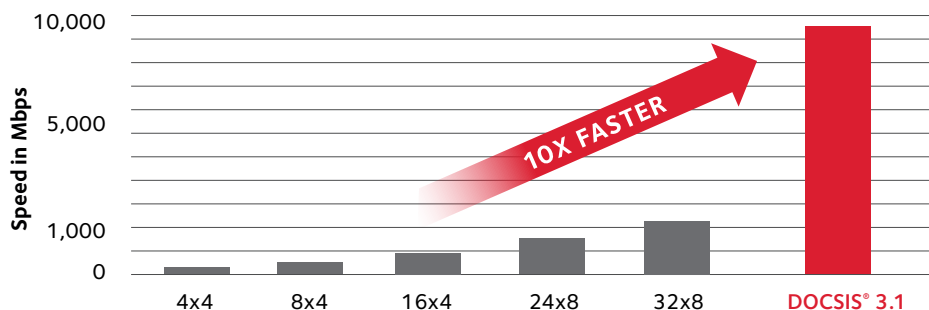

PARENTAL CONTROLS—Web site filtering for all your connected devices

GUEST NETWORK ACCESS—Separate & secure access for guests

SECURE WIFI CONNECTIONS—High level wireless security with WPA/WPA2

DOCSIS® SPEEDS