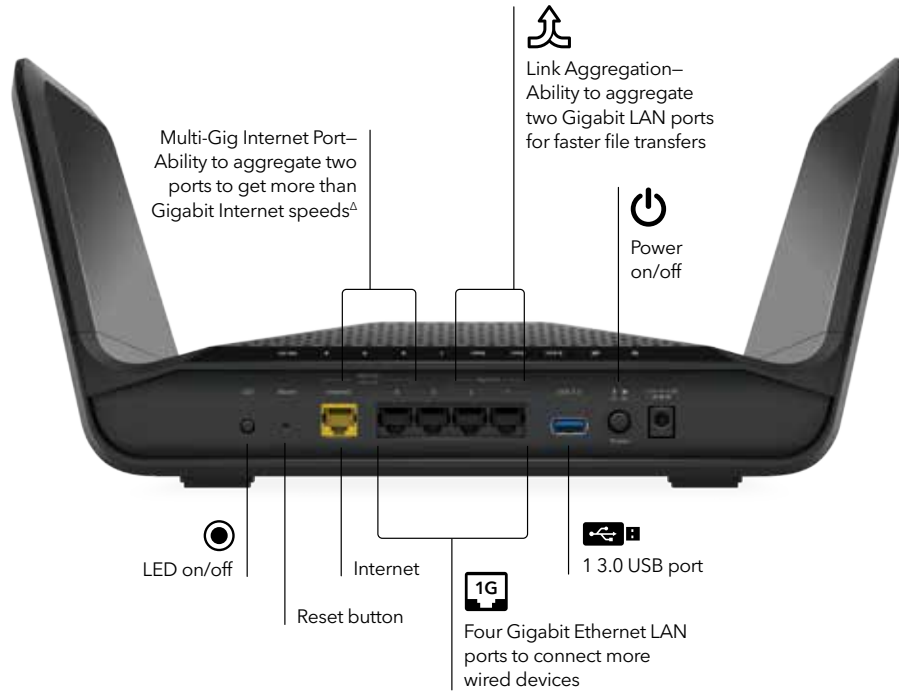

WEB
HISTORY

OFFTIME

BEDTIME

*NETGEAR Smart Parental Controls™ are not available in all regions and countries. Visit www.netgear.com/NETGEAR-SPC-availability for availability.

* NETGEAR Smart Parental Controls™ Premium requires a paid subscription after the 30-day free trial. (No credit card required for the trial). Visit netgear.com/spc for more information.

Connection Diagram

NIGHTHAWK®

Nighthawk® AX8 8-Stream AX6200 Tri-Band WiFi Router

Package Contents

- NETGEAR® Nighthawk® AX8/8-stream AX6200 Tri-Band WiFi 6 Router (RAX78)
- Ethernet cable
- Quick start guide
- Power adapter