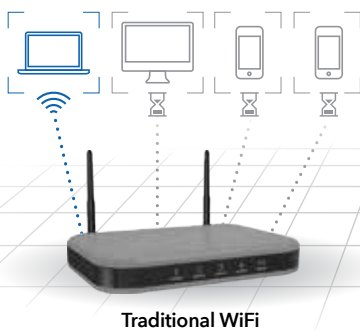

Enjoy simultaneous streaming with MU-MIMO

Data sent to one device at a time