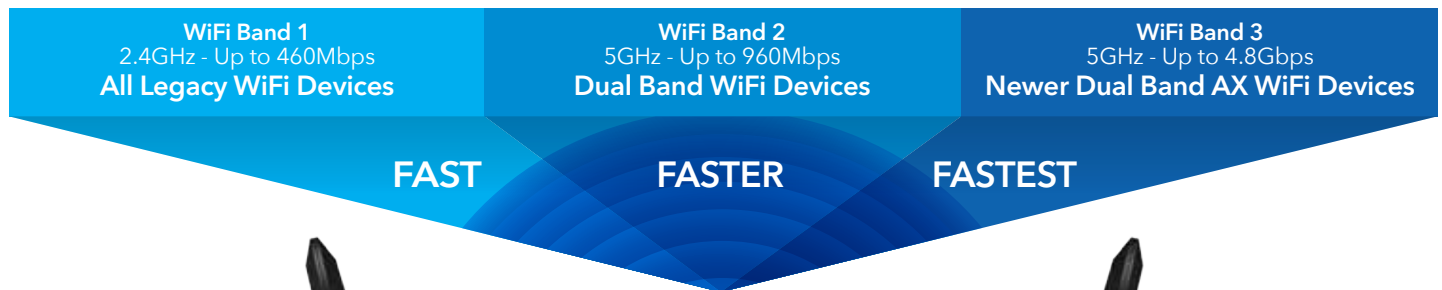

Speed

Get ultra-fast wireless speeds for better 4K/8K UHD streaming, gaming or video conferencing experience.

UP TO 6.2GBPS SPEEDS—460Mbps + 960Mbps + 4.8Gbps[†] with 8-stream connectivity**

4x4 MU-MIMO[†]—Go faster by simultaneously streaming to multiple devices

4x4 Multi-user MIMO

Using multi-user MIMO[†] technology, routers can stream data to multiple devices simultaneously. That means faster downloads and smoother streaming for your devices.

Enjoy simultaneous streaming with MU-MIMO

Data sent to one device at a time

Data sent to multiple devices simultaneously

NIGHTHAWK®**Nighthawk® AX8**
8-Stream AX6200 Tri-Band WiFi Router**Tri-Band WiFi**

The Nighthawk AX8 AX6200 Router with breakthrough Tri-Band WiFi technology delivers a massive combined wireless speed of up to 6.2Gbps. The AX8 optimizes WiFi performance by intelligently assigning every device to the fastest WiFi band possible and doing so allows devices to connect at their maximum speed. Even if everyone and everything in the home that's connected to the Internet is streaming, gaming, working, playing, socializing or updating at the same time, the AX8 won't miss a beat—you'll enjoy seamless clarity and zero lag.

Tri-Band WiFi provides 3 dedicated WiFi Bands

Optimized speeds for all WiFi devices

NIGHTHAWK®

Nighthawk® AX8 8-Stream AX6200 Tri-Band WiFi Router

State-of-the-Art Industrial Design

The next-generation Nighthawk Tri-Band AX8 WiFi 6 Router design conceals six (6) high-performance antennas under the 'wings'. The antennas are optimally positioned for best WiFi performance and extend strong and reliable WiFi coverage indoors and outdoors.